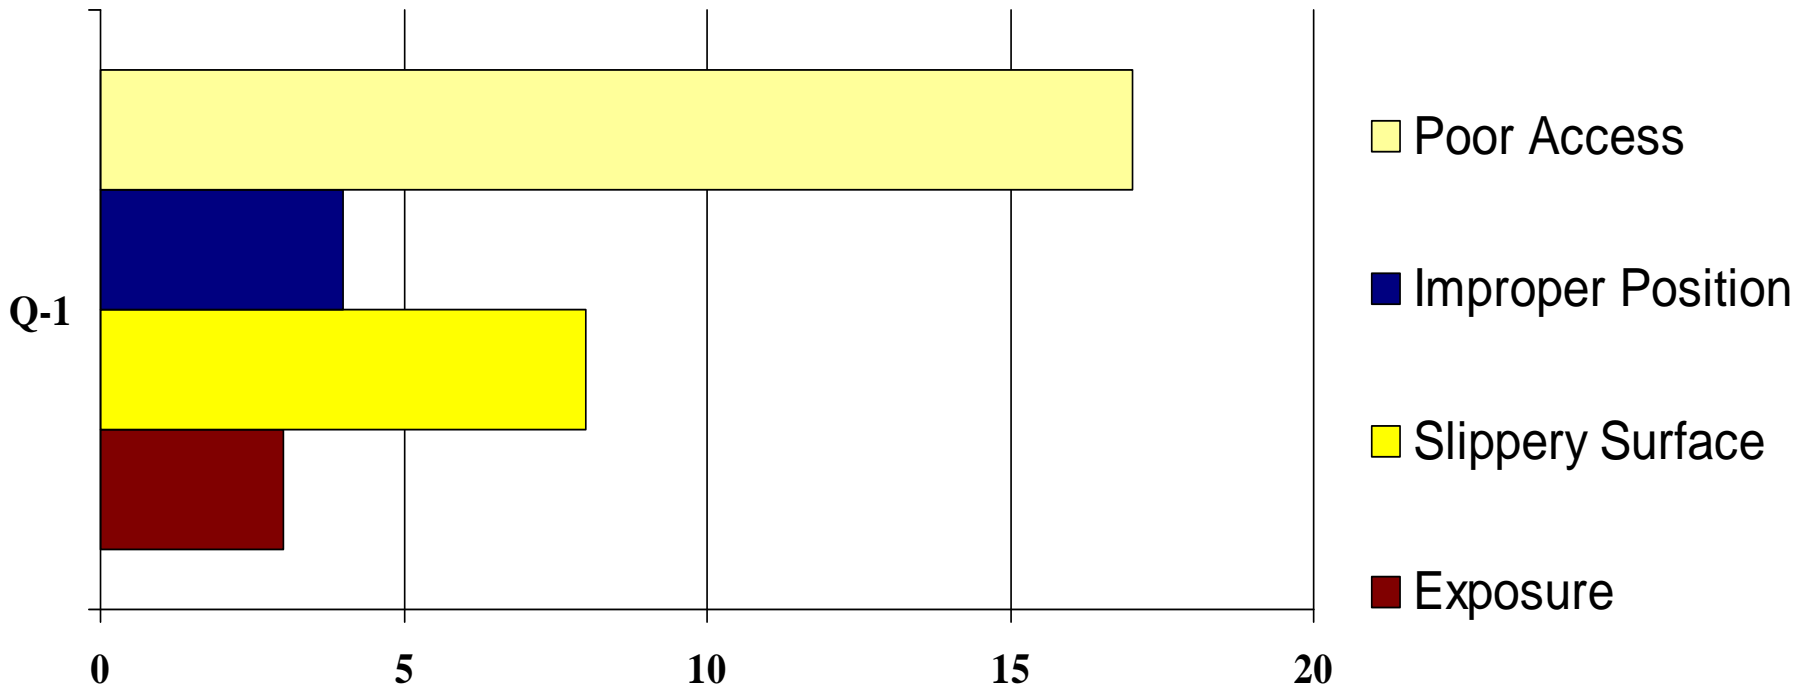

**2010 – #1 “at risk” Behaviour for 1st Quarter
-Positions & Actions –**