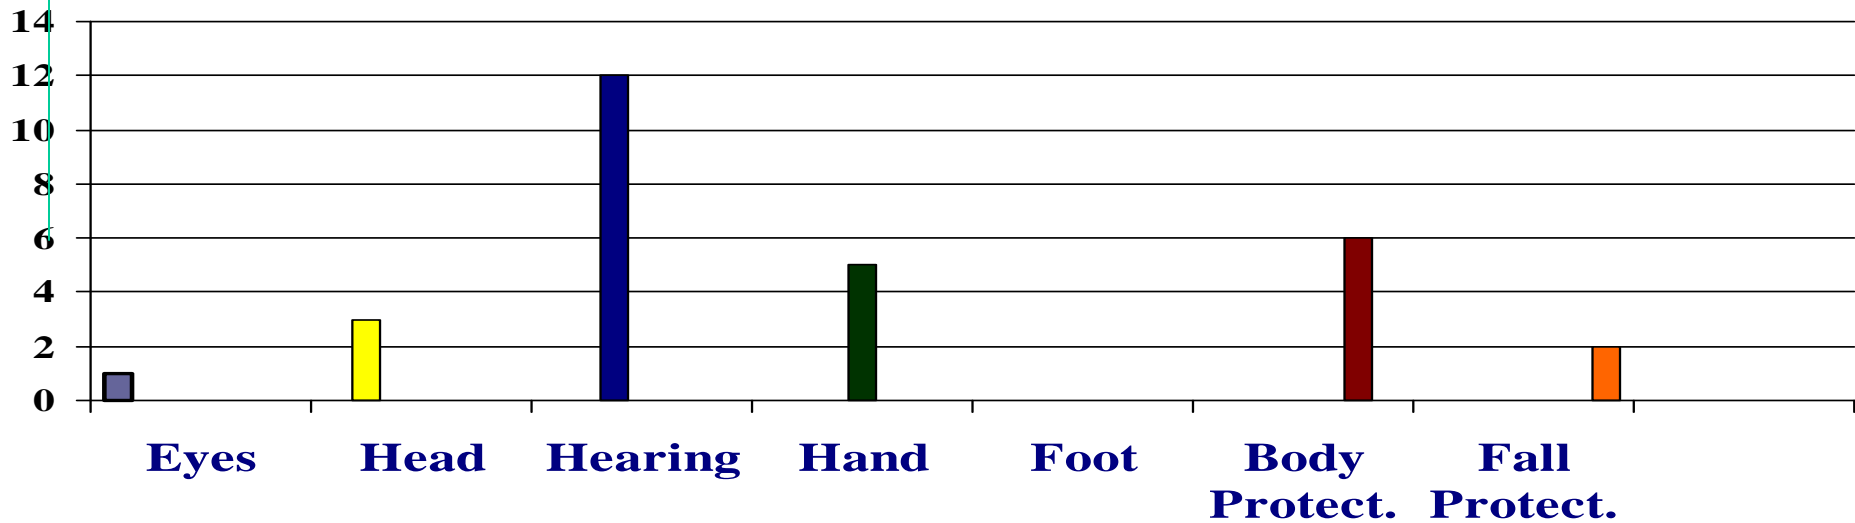

2010 - #2 “at risk” Behaviour for 1st Quarter

-Personal Protective Equipment -