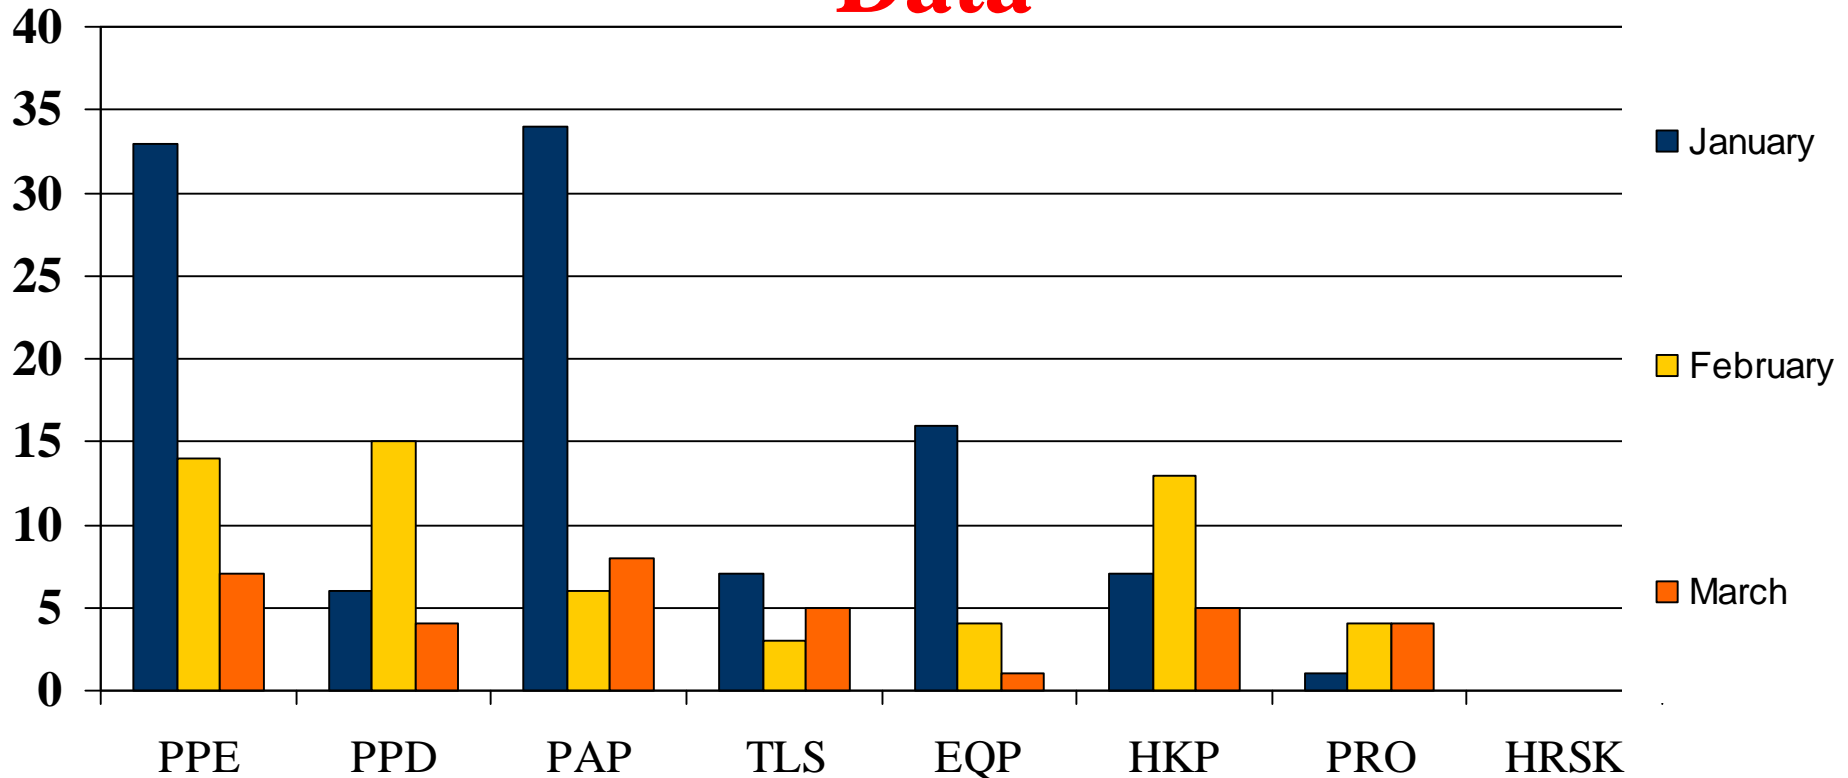

INDUSTRIAL EDUCATIONAL CO-OPERATIVE

**2010 – #1 “at risk” Behaviour for 1st Quarter
-Positions & Actions –**

2010 - #2 “at risk” Behaviour for 1st Quarter

-Personal Protective Equipment -

2010 - #3 “at risk” Behaviour in 1st Quarter
- Personal Protective Devices -

INDUSTRIAL EDUCATIONAL CO-OPERATIVE

**2010 – #4 “at risk” Behaviour in 1st Quarter
- Housekeeping -**

Observation Breakdown

2010 – 1st Quarter Contractor Submitted Data

2089 Observations done by
209 Observers in 1st Quarter 2010!
Don't forget to do your "TASC"