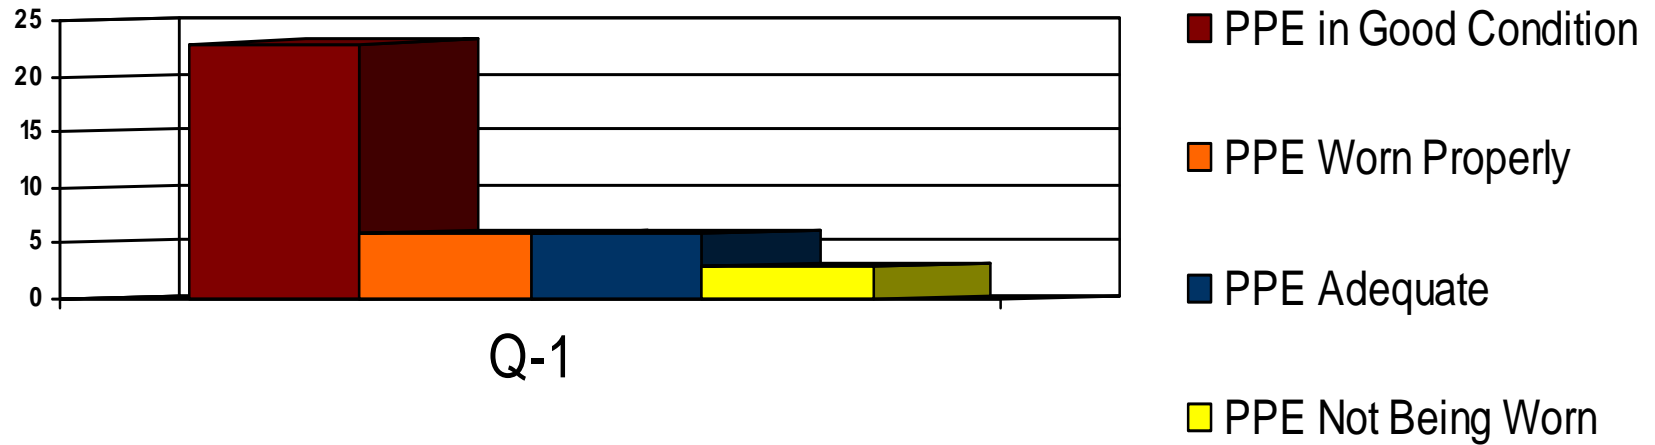

INDUSTRIAL EDUCATIONAL CO-OPERATIVE

**2010 – #1 “at risk” Behaviour for 1st Quarter
-Positions & Actions –**

2010 - #2 “at risk” Behaviour for 1st Quarter

-Personal Protective Equipment -

2010 - #3 “at risk” Behaviour in 1st Quarter
- Personal Protective Devices -

INDUSTRIAL EDUCATIONAL CO-OPERATIVE

**2010 – #4 “at risk” Behaviour in 1st Quarter
- Housekeeping -**

Observation Breakdown

2010 – 1st Quarter Contractor Submitted Data

2089 Observations done by
209 Observers in 1st Quarter 2010!
Don't forget to do your "TASC"