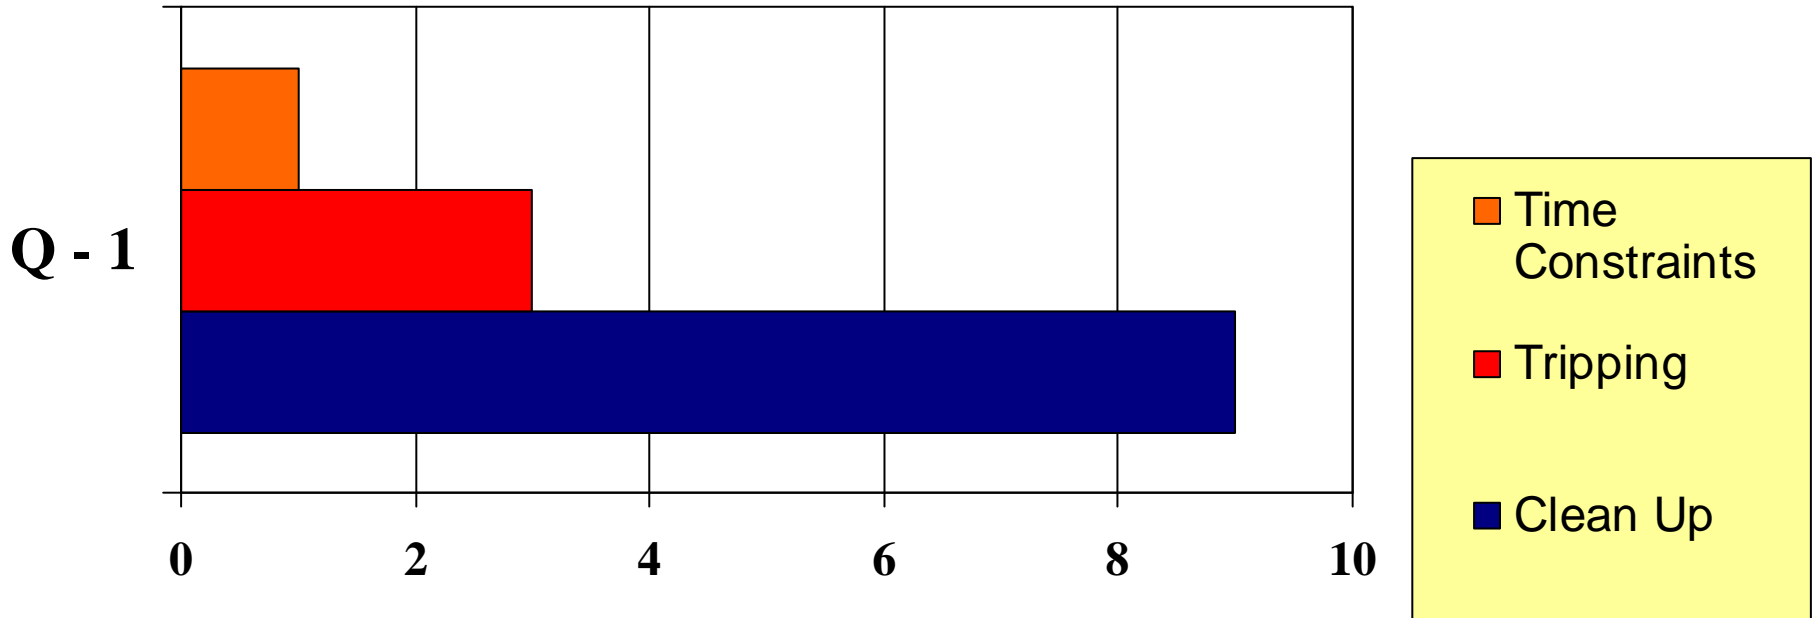

INDUSTRIAL EDUCATIONAL CO-OPERATIVE

**2010 – #4 “at risk” Behaviour in 1st Quarter
- Housekeeping -**

Observation Breakdown

2010 – 1st Quarter Contractor Submitted Data

2089 Observations done by
209 Observers in 1st Quarter 2010!
Don't forget to do your "TASC"