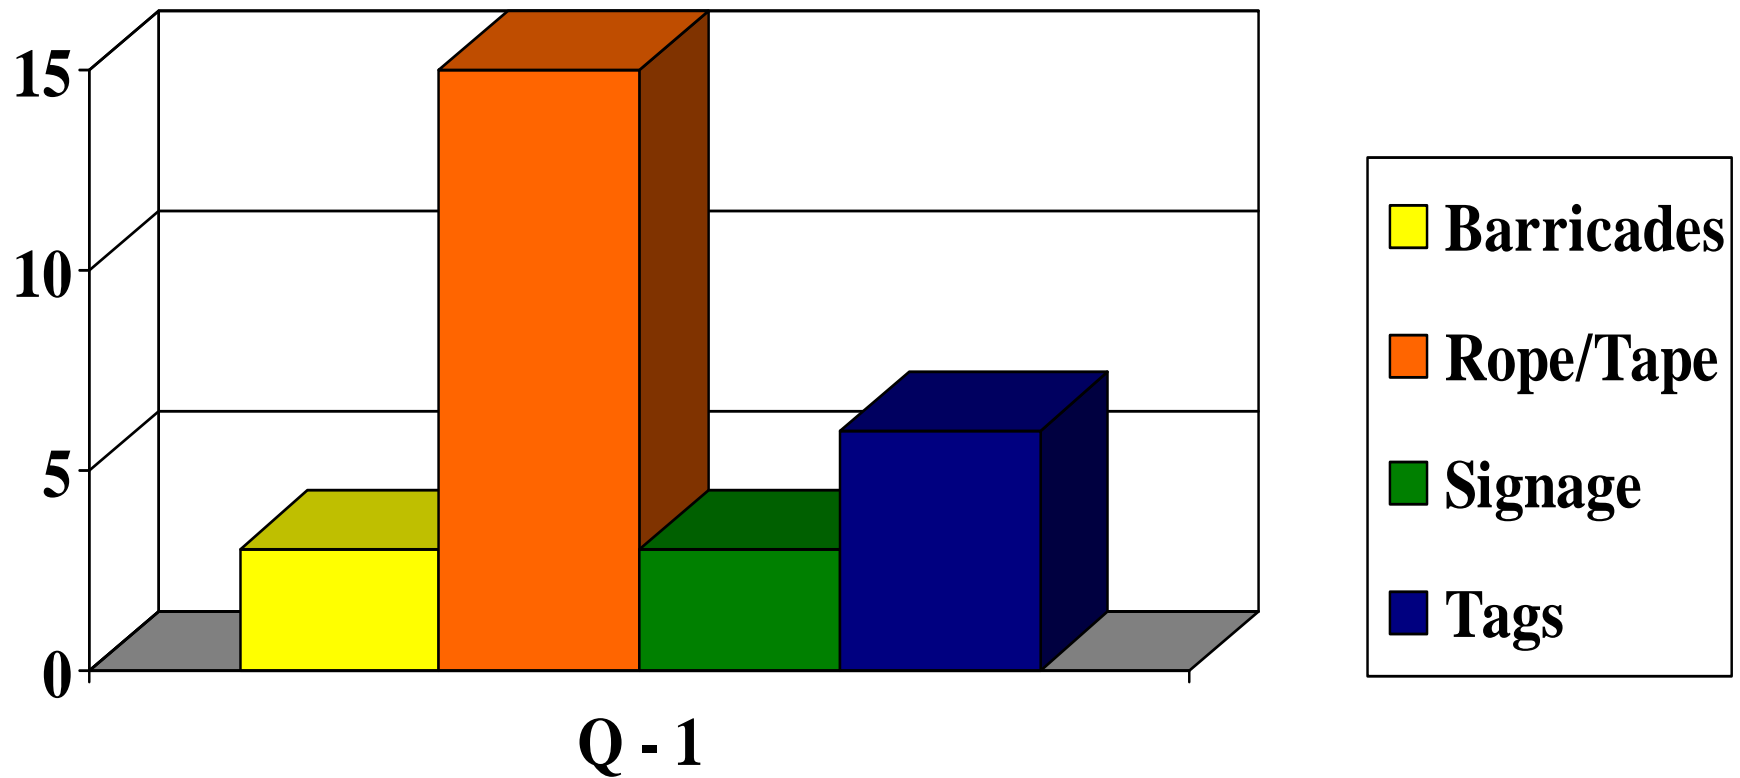

INDUSTRIAL EDUCATIONAL CO-OPERATIVE

**2010 – #1 “at risk” Behaviour for 1st Quarter
-Positions & Actions –**

2010 - #2 “at risk” Behaviour for 1st Quarter

-Personal Protective Equipment -

2010 - #3 “at risk” Behaviour in 1st Quarter
- Personal Protective Devices -

INDUSTRIAL EDUCATIONAL CO-OPERATIVE

**2010 – #4 “at risk” Behaviour in 1st Quarter
- Housekeeping -**

Observation Breakdown

2010 – 1st Quarter Contractor Submitted Data

2089 Observations done by
209 Observers in 1st Quarter 2010!
Don't forget to do your "TASC"